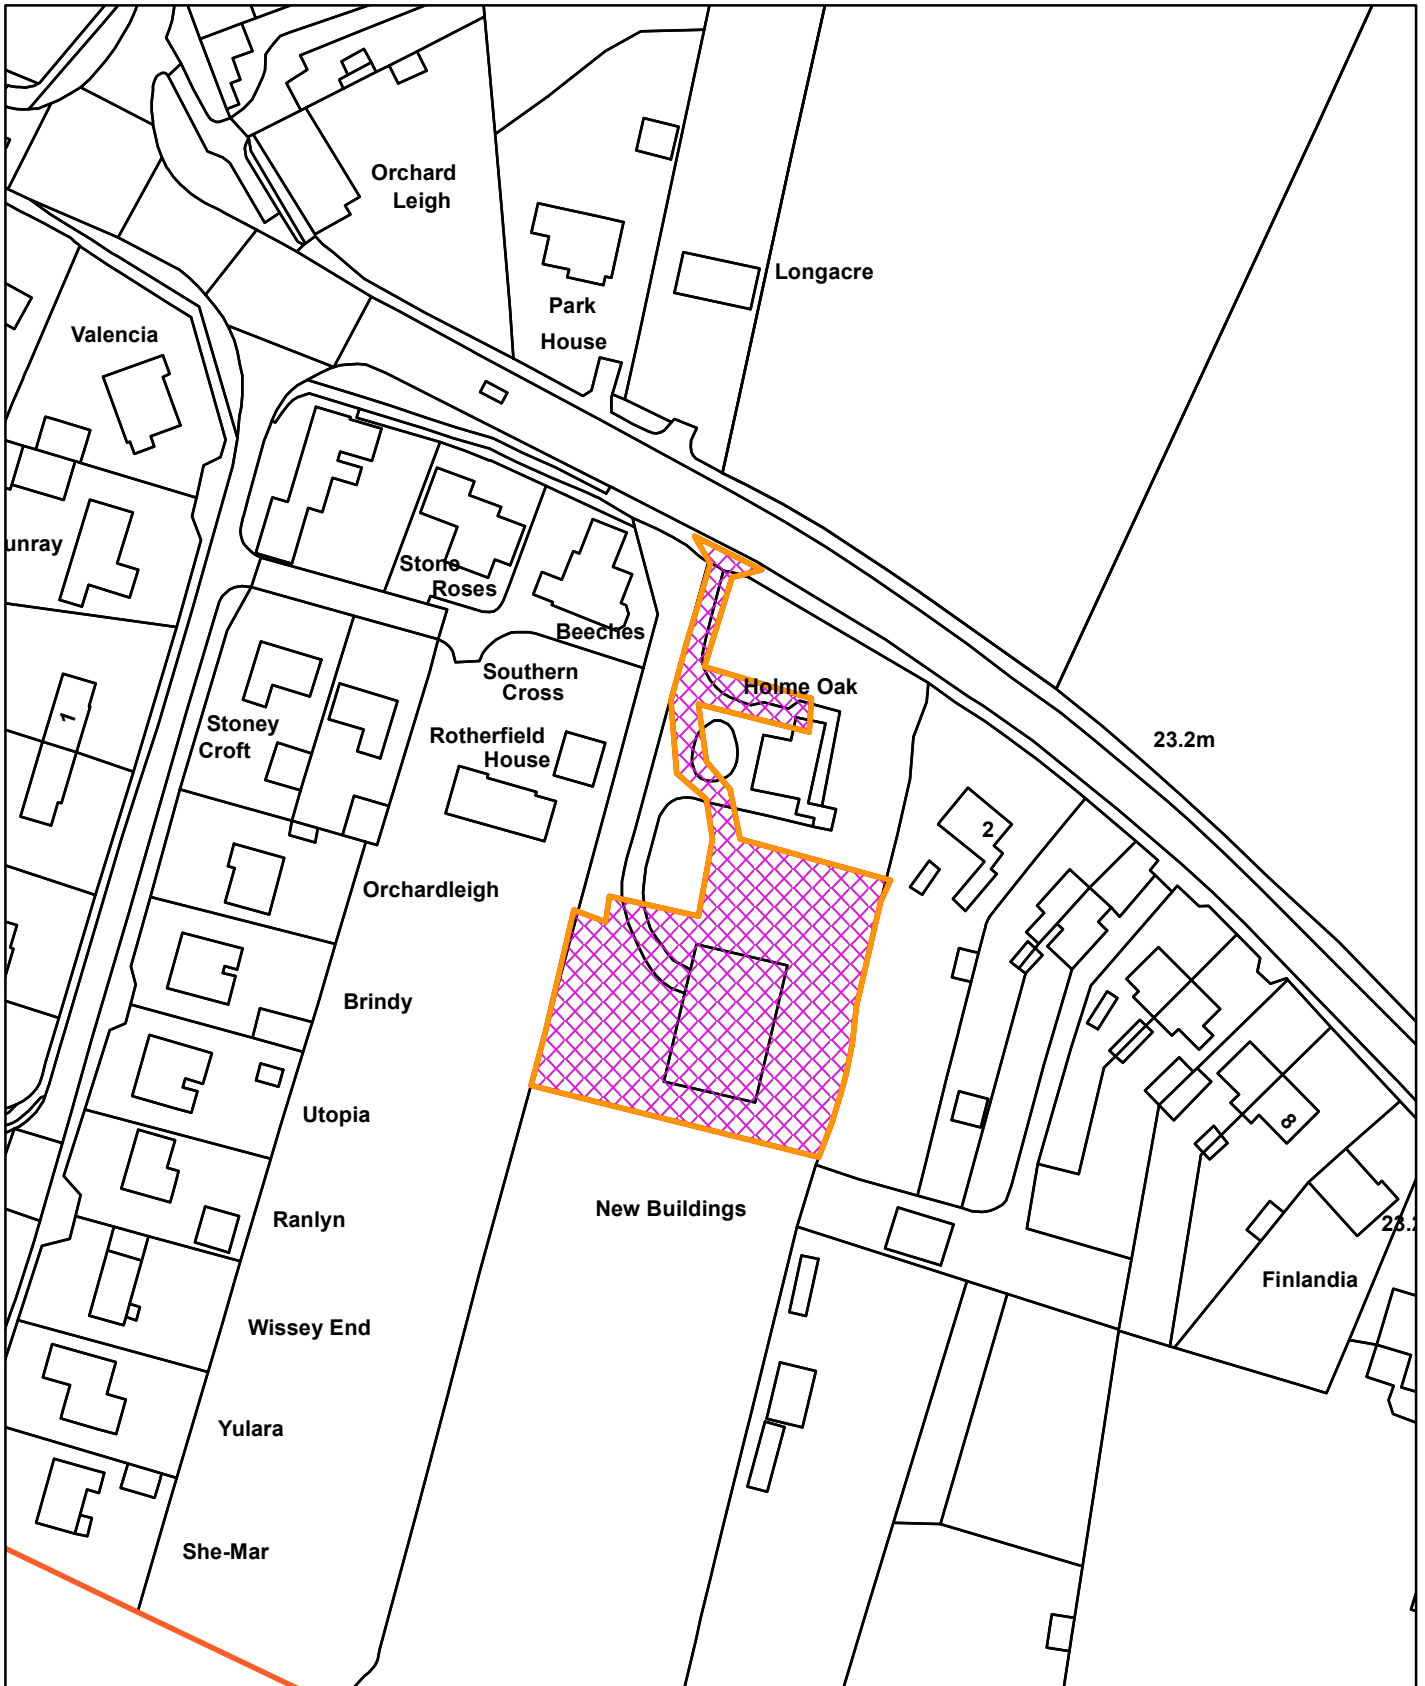

22/01893/F

Holme Oak Stoke Road Wereham Kings Lynn Norfolk PE33 9AT

© Crown copyright and database rights 2022  
Ordnance Survey 100024314

21/03/2023